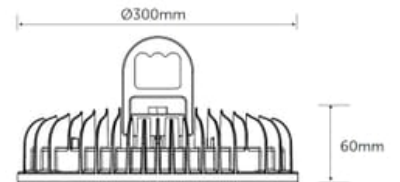

100/150/200W Illumina Muto LED Switchable High Bay - 120° Lens, 4000K

Part ID: 08945

The Illumina Muto is our most cost-effective LED High Bay to date. Perfect for all warehouses and factories of any size due to its wattage switchable functionality. This genuine replacement for Metal Halide or Sodium lighting offers 120 lumens per watt and a 3-year guarantee.

- 100/150/200 Wattage Switchable
- 120 lm/W
- Genuine Replacement for 150/250/400W Metal Halide or Sodium
- Perfect for warehousing, large retail and factories
- 120° Beam Angle

Codes

Commodity Code	94054099
EAN	5013588089454
Luckins Code	425271359

Technical

Volts (V)	220-240
Watts (W)	100/150/200
Colour Temp (K)	4000
Lumens (lm)	12000-24000
Life Hours	30,000h